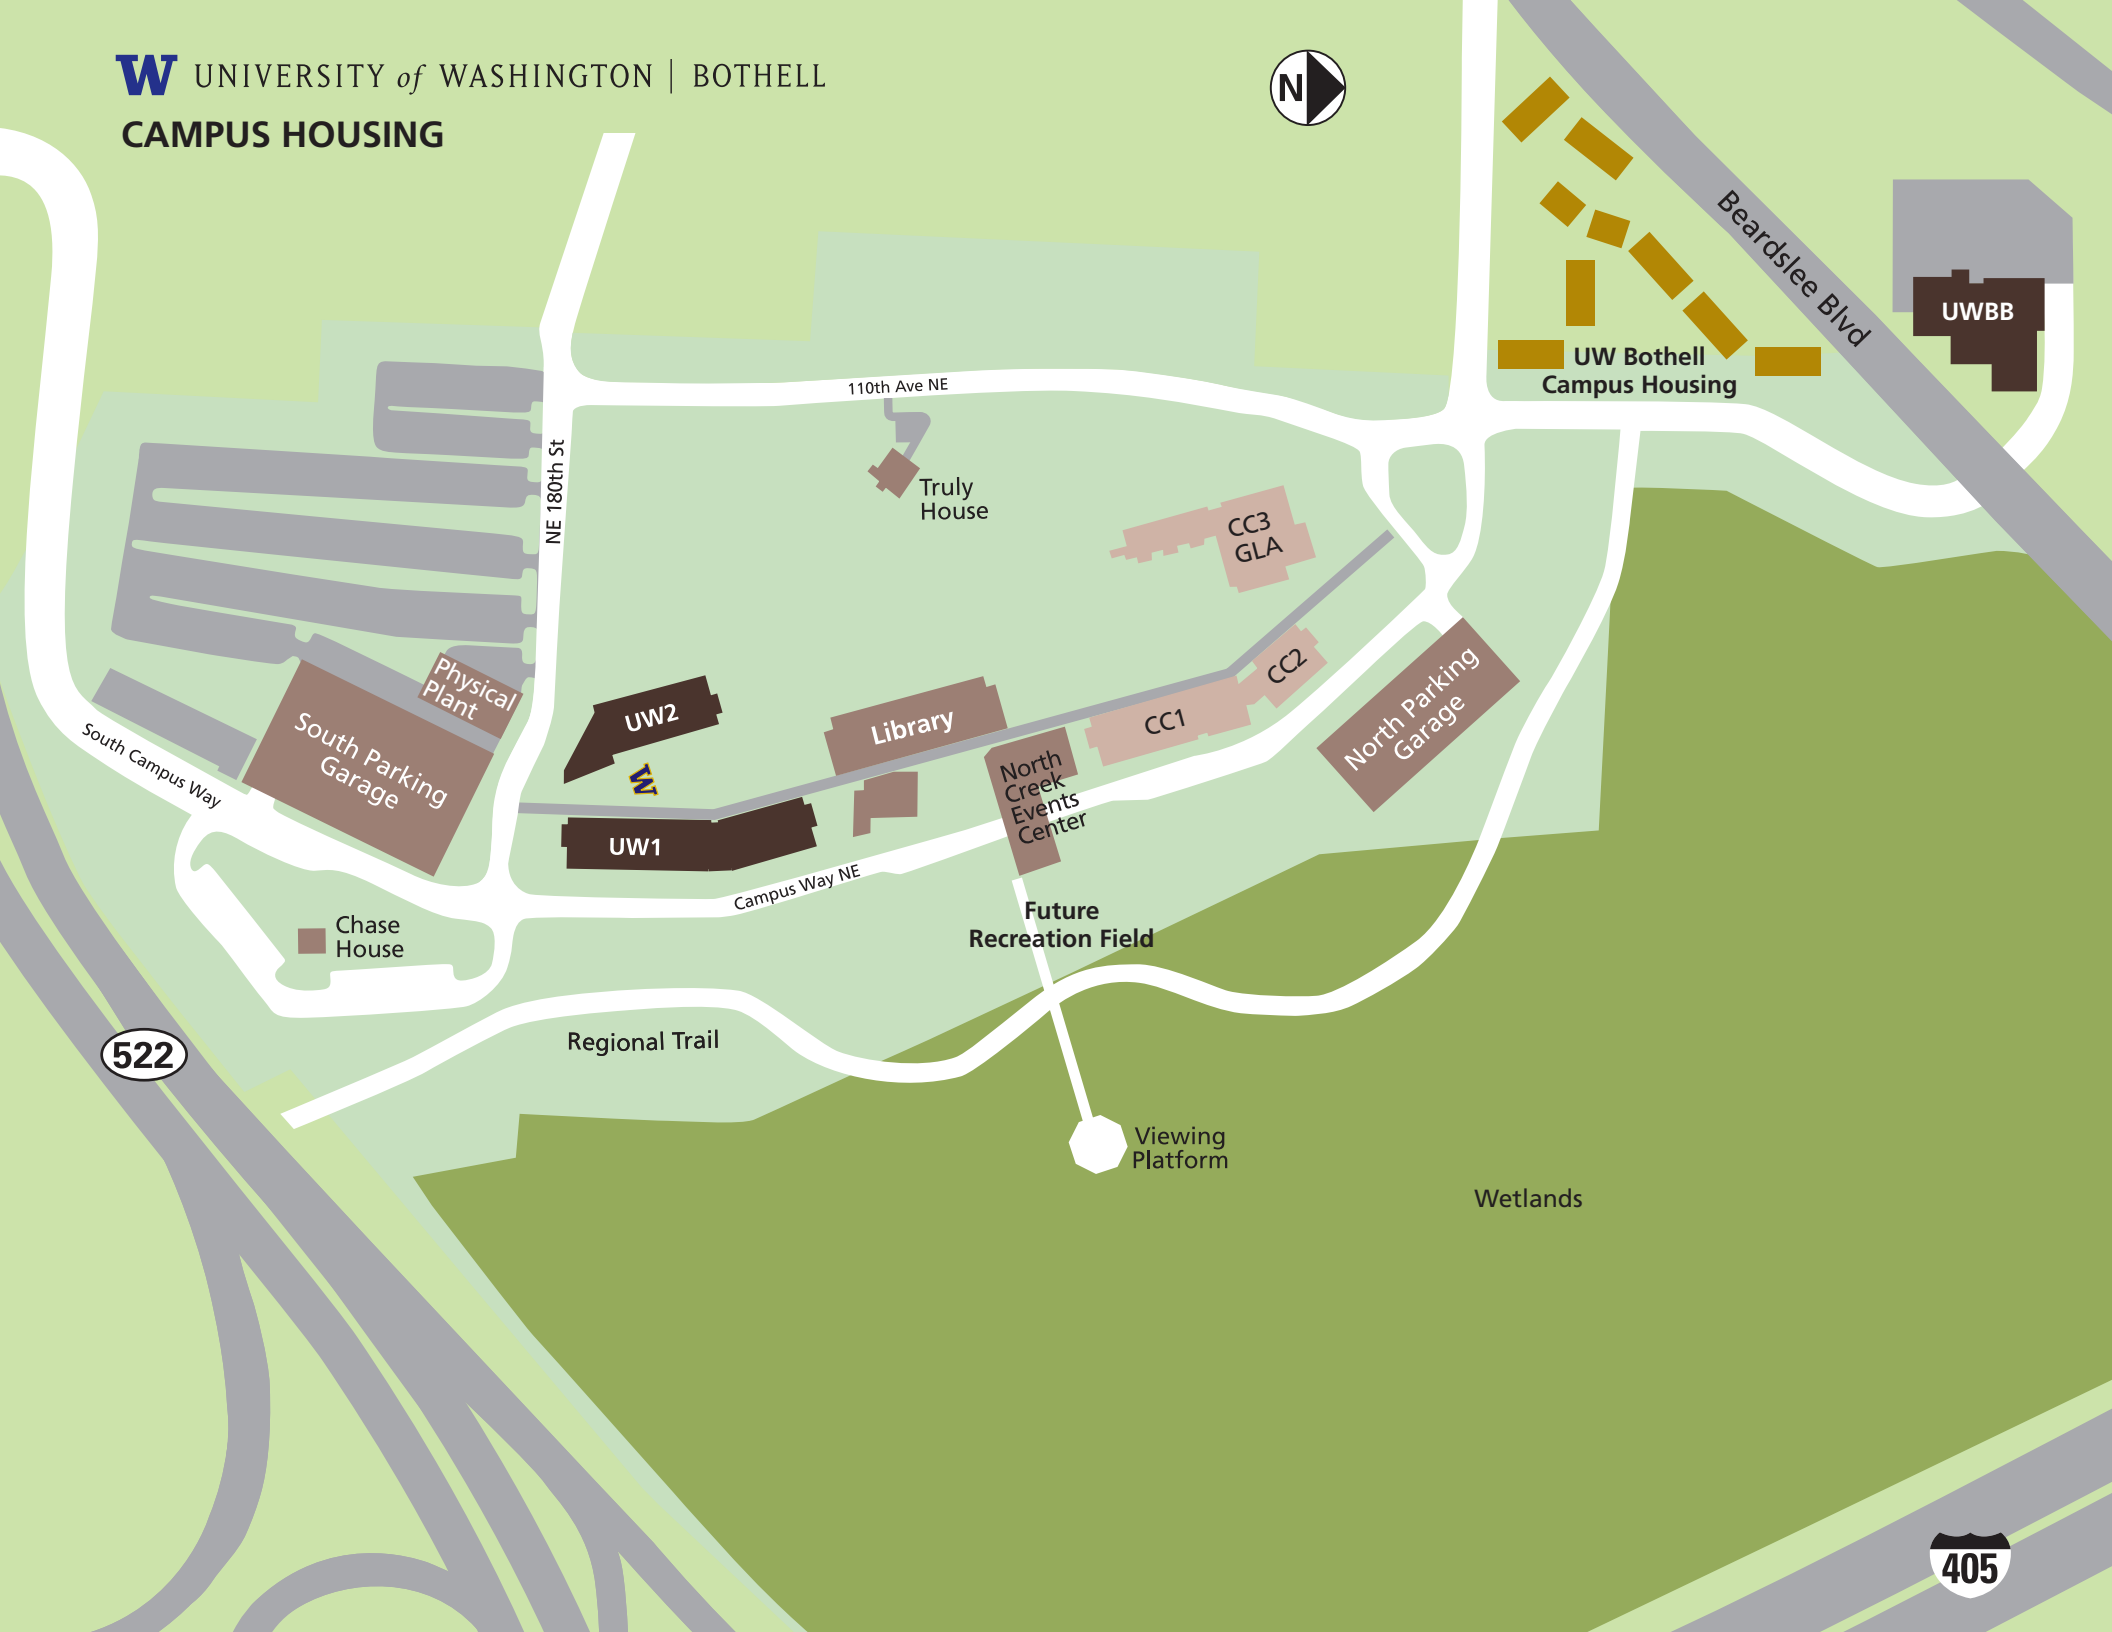

CAMPUS HOUSING

110th Ave NE

NE 180th St

Beardslee Blvd

UW Bothell
Campus Housing

UWBB

Truly House

CC3
GLA

CC2

CC1

North Parking
Garage

Library

North
Creek
Events
Center

Future
Recreation
Field

UW2

UW1

South Parking
Garage

Physical
Plant

Chase
House

Campus Way NE

Regional Trail

Viewing
Platform

Wetlands

522